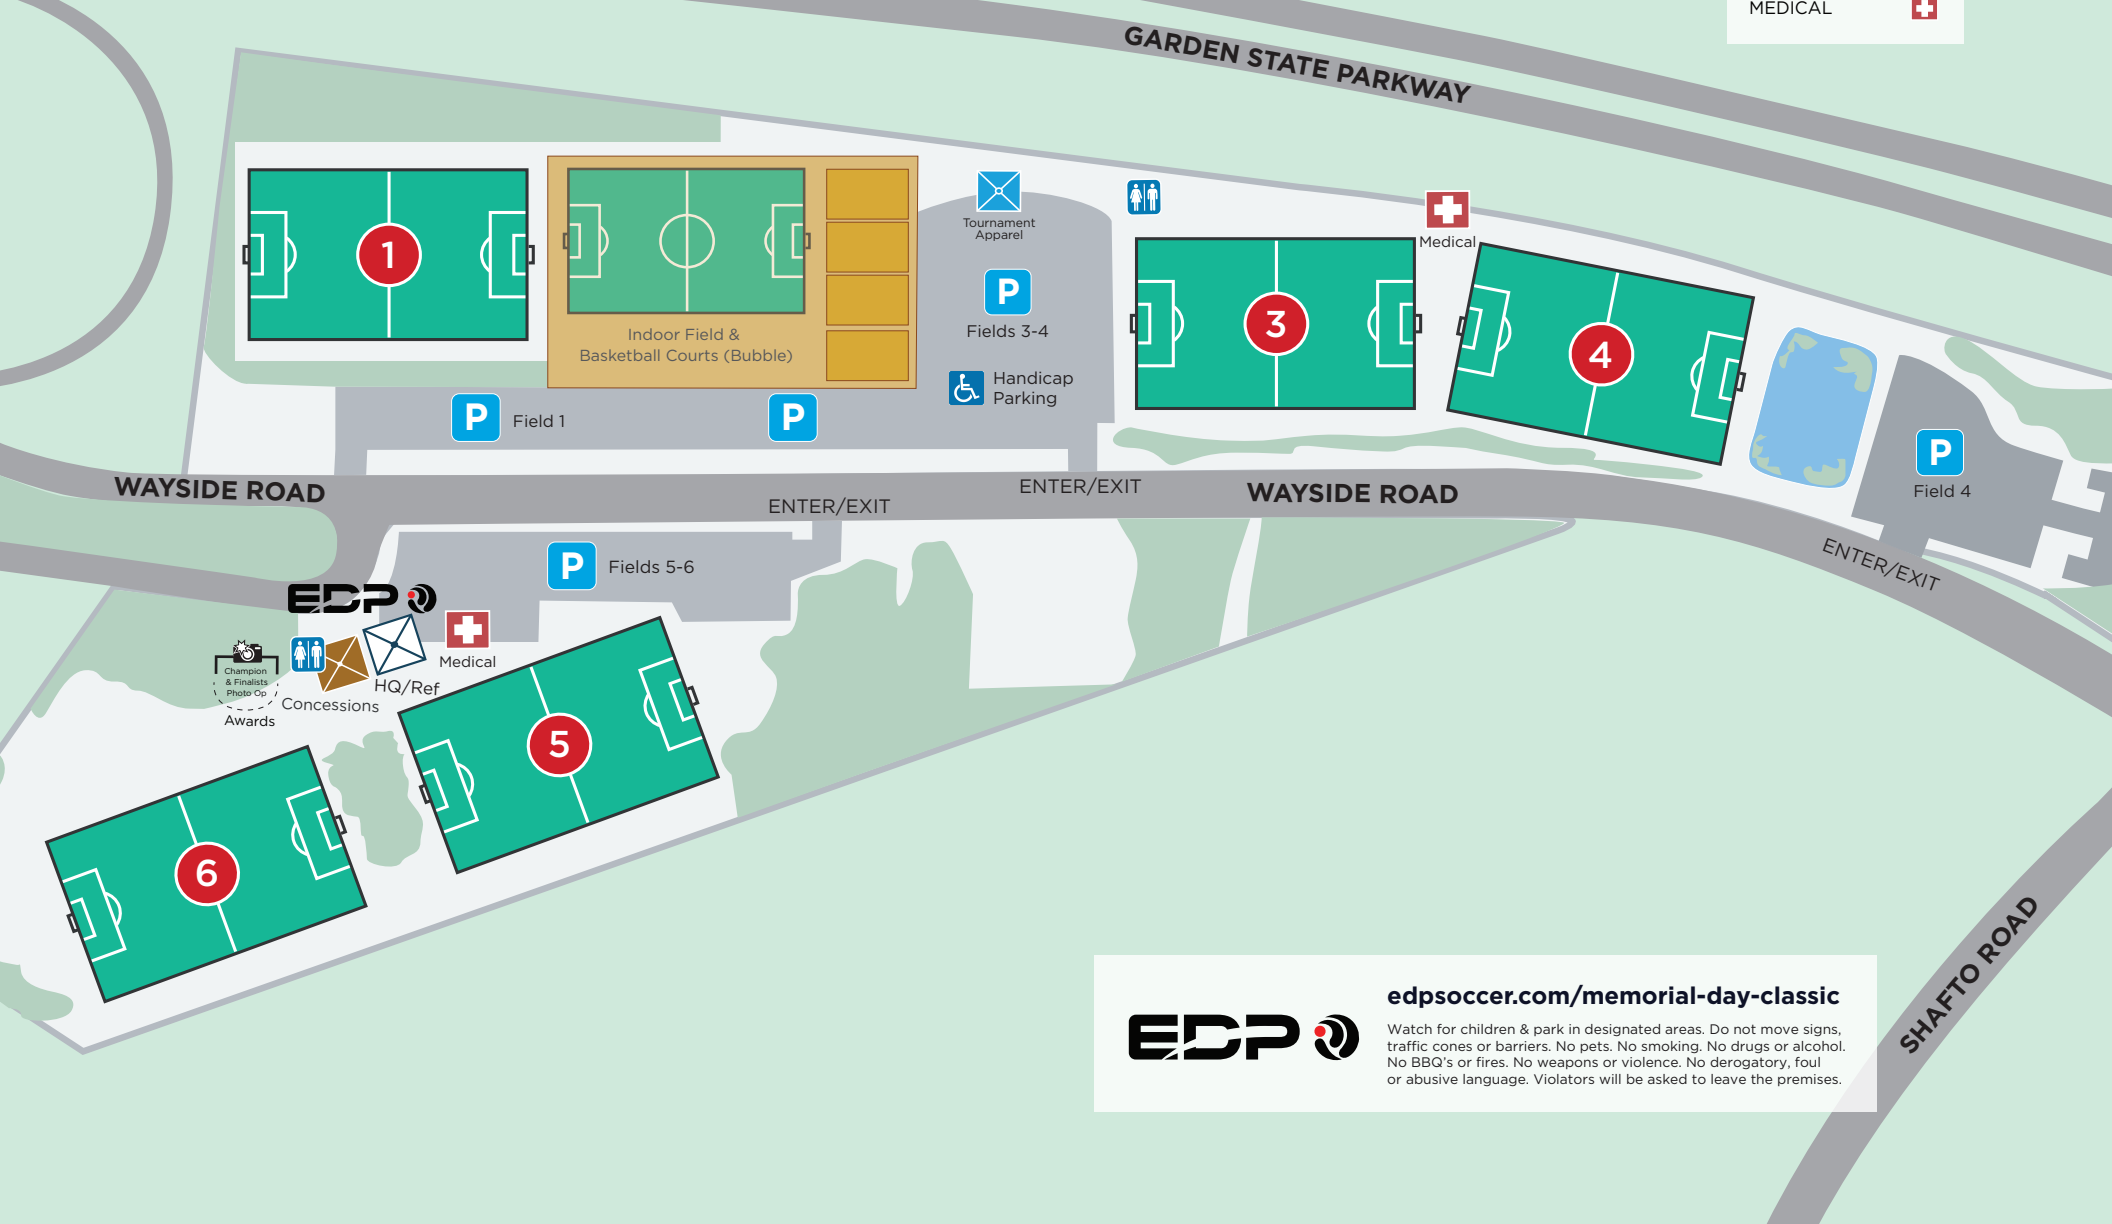

# Capelli Sport Complex

EDP Memorial Day Classic 2026 | 8U-19U Boys & Girls  
 Saturday & Sunday, May 23-24, 2026

KEY	
7V7 FIELDS	
9v9 FIELDS	
11v11 FIELDS	
RESTROOMS	
PARKING LOT	
ADA PARKING	
MEDICAL	

**EDP**

[edpsoccer.com/memorial-day-classic](https://edpsoccer.com/memorial-day-classic)

Watch for children & park in designated areas. Do not move signs, traffic cones or barriers. No pets. No smoking. No drugs or alcohol. No BBQ's or fires. No weapons or violence. No derogatory, foul or abusive language. Violators will be asked to leave the premises.